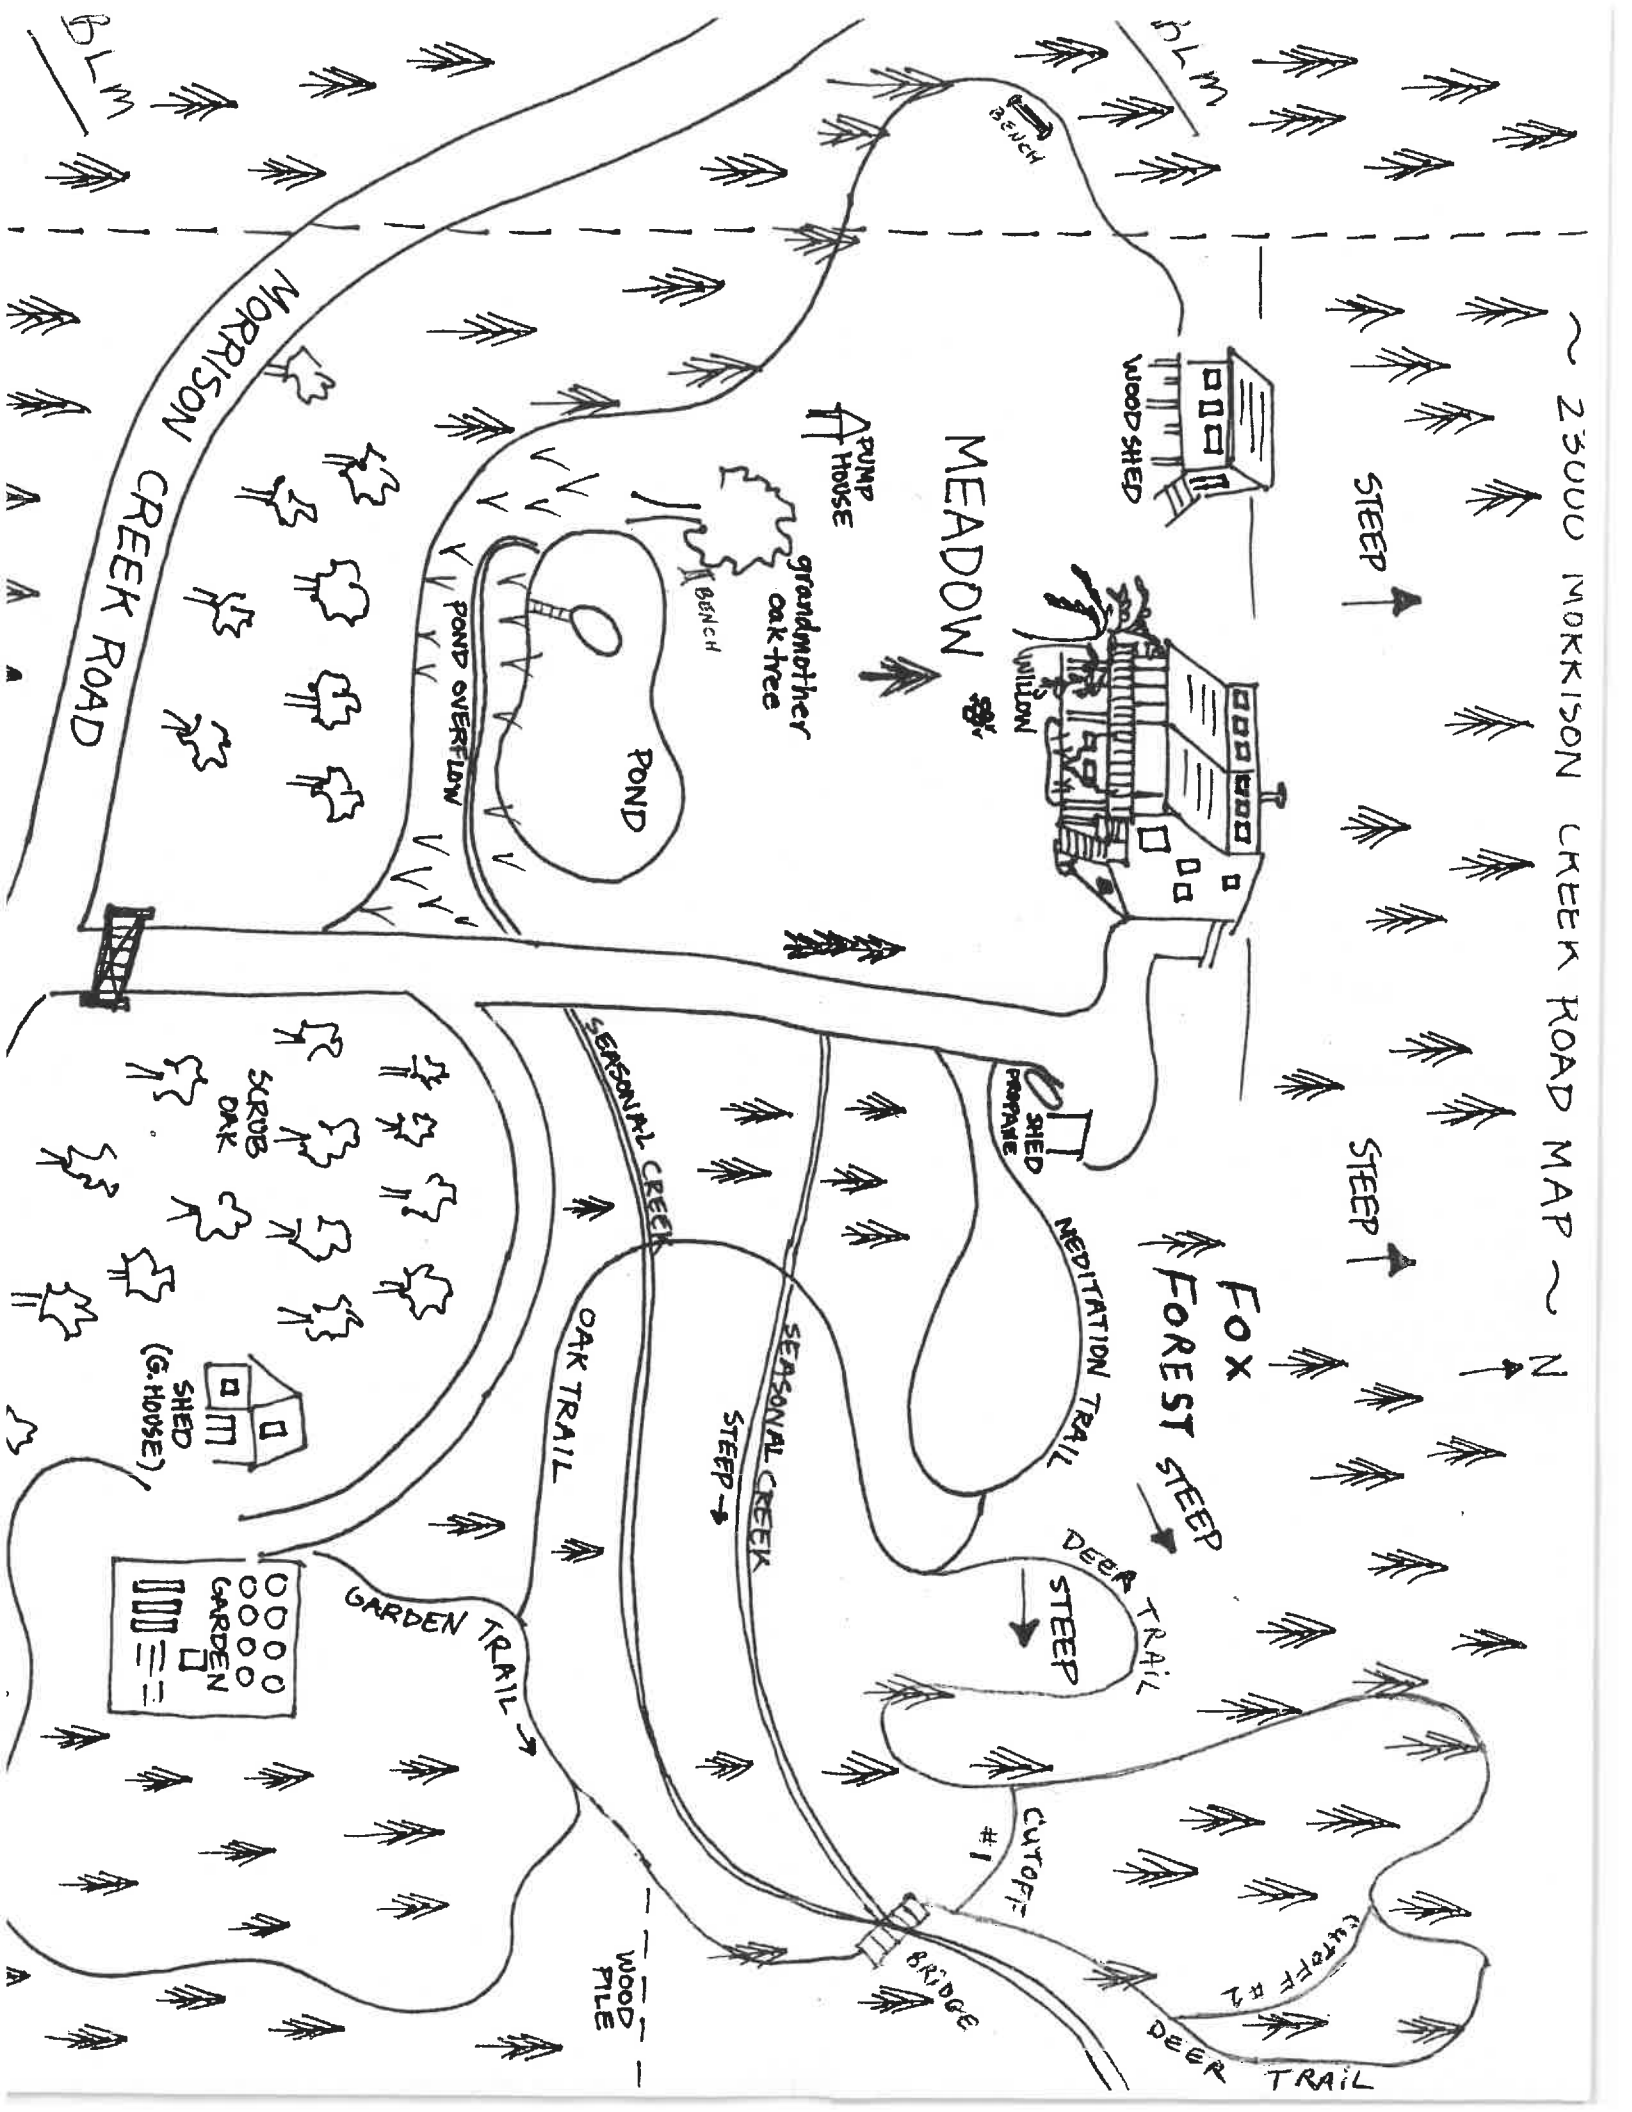

23000 MORRISON CREEK ROAD MAP ~ N

STEEP

STEEP

FOX FOREST STEEP

STEEP

MEADOW

PUMP HOUSE

grandmother oak tree

POND

POND OVERFLOW

BENCH

WOOD SHED

WILLOW

SHED

MEDITATION TRAIL

SEASONAL CREEK

OAK TRAIL

SEASONAL CREEK

STEEP

DEER TRAIL

CUTOFF #1

CUTOFF #2

DEER TRAIL

BRIDGE

WOOD PILE

GARDEN TRAIL

GARDEN

SHED (G. HOUSE)

SCRUB OAK

MORRISON CREEK ROAD

BLM