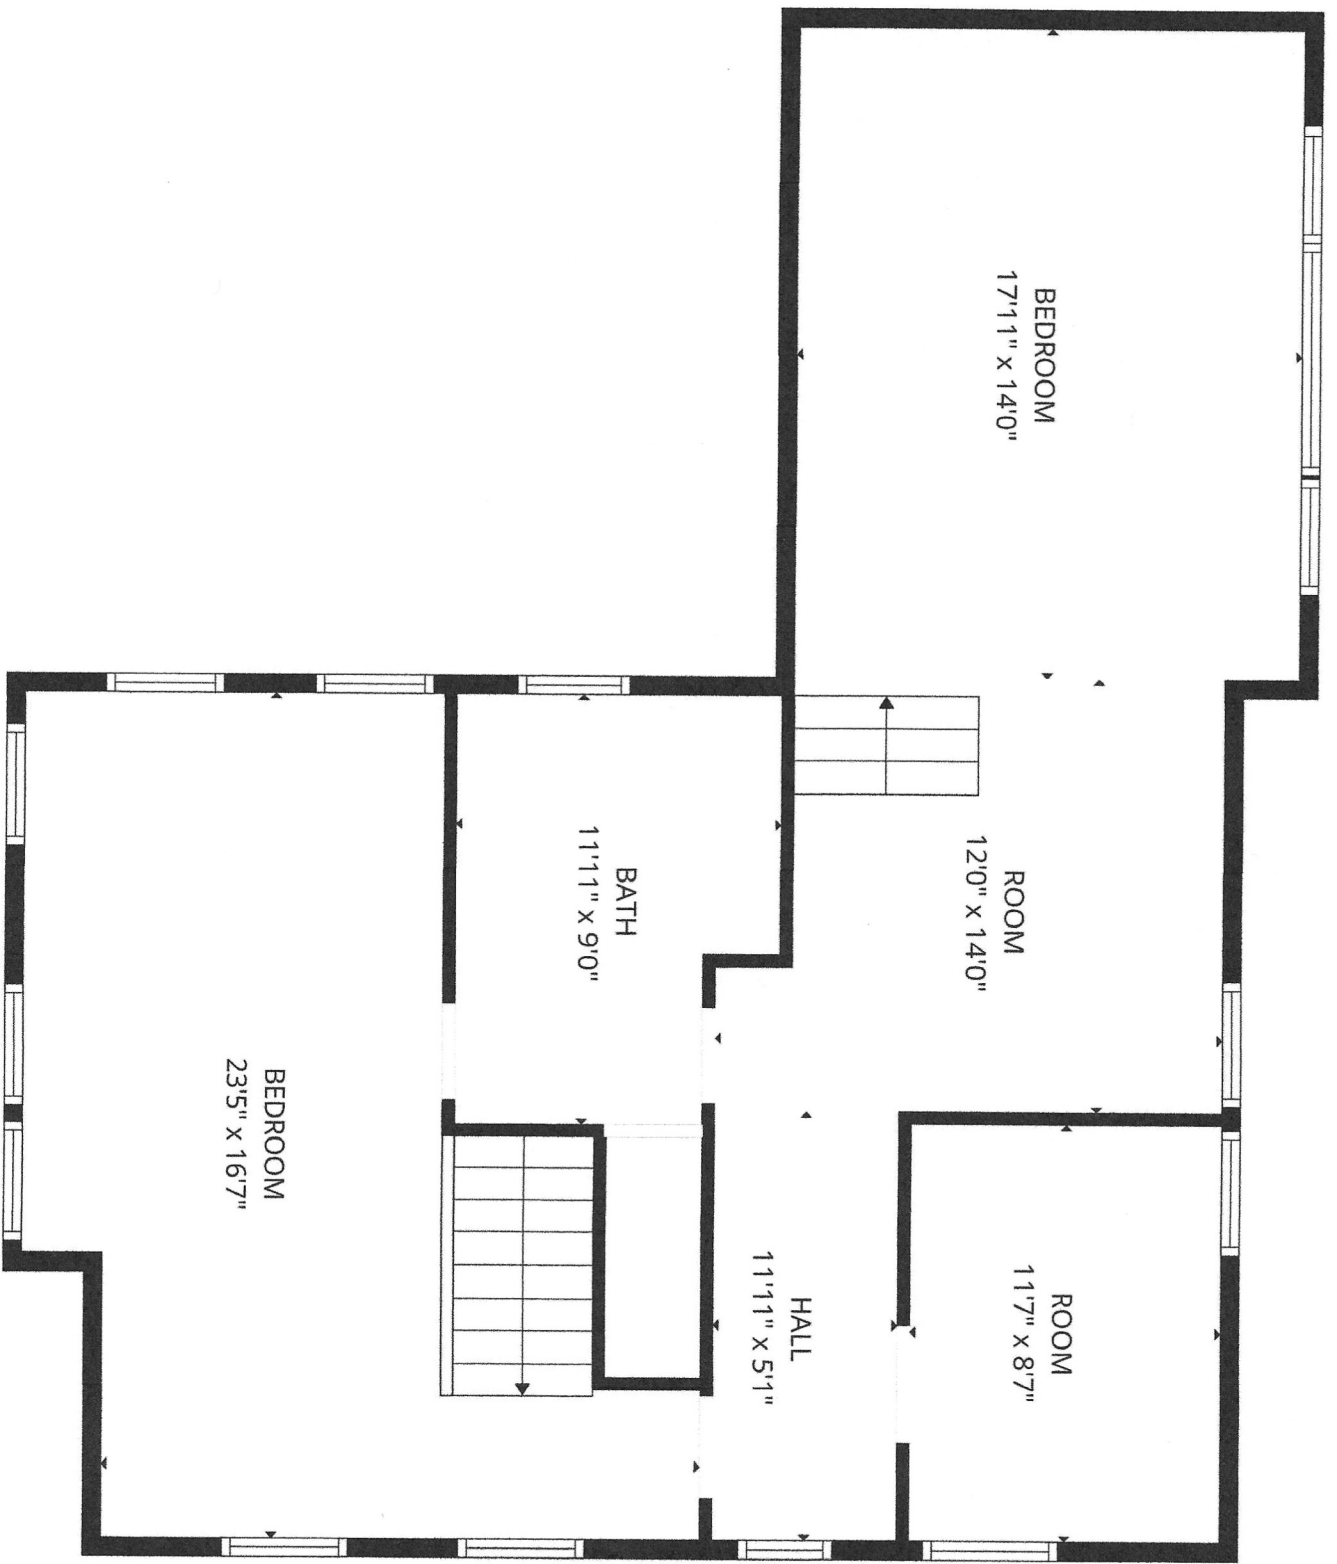

BASEMENT
39'5" X 31'8"

BASEMENT
22'10" X 25'2"

ROOM
27'1" X 25'8"

ROOM
15'11" X 5'8"

BEDROOM
15'11" X 15'10"

BASEMENT
23'5" X 33'2"

FLOOR PLAN CREATED BY CURBICASA APP. MEASUREMENTS DEEMED HIGHLY RELIABLE BUT NOT GUARANTEED.

FLOOR PLAN CREATED BY CUBICASA APP. MEASUREMENTS DEEMED HIGHLY RELIABLE BUT NOT GUARANTEED.