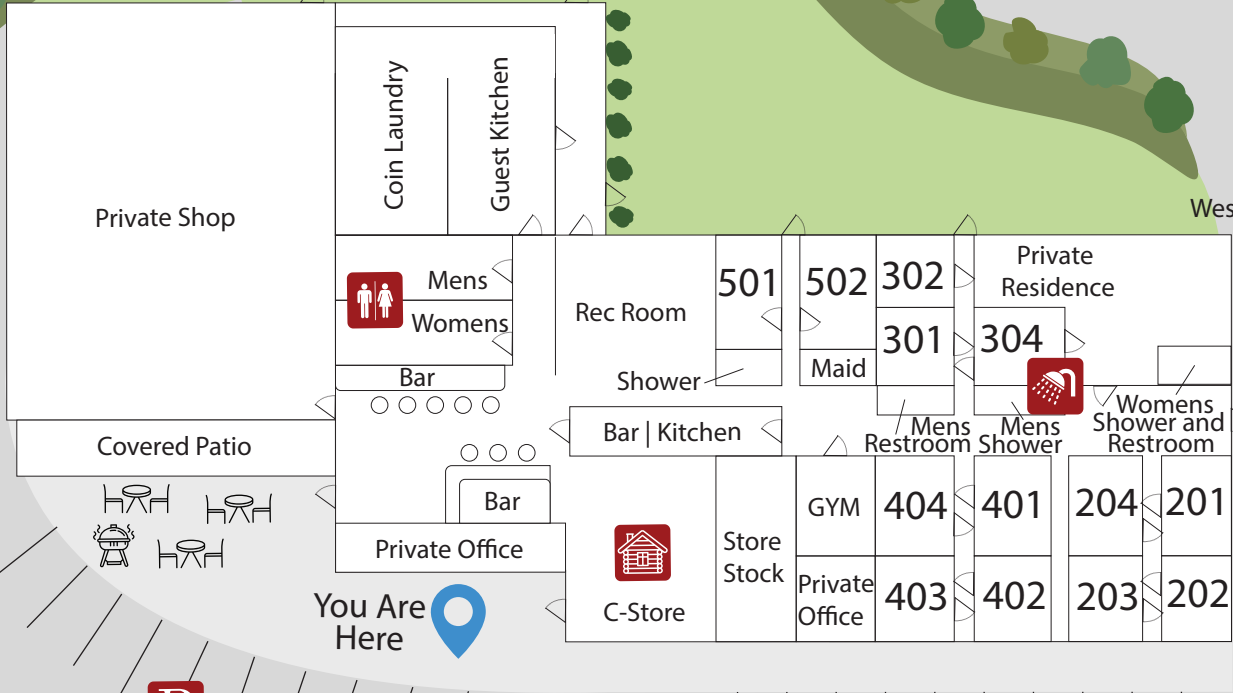

-  Office
-  Dumpster
-  Parking
-  Restrooms
-  Showers
-  Tent
-  Public H2O

14010 ND Hwy 5  
Fortuna ND 58844  
701-834-2260  
theoldschoolcenter.com

- 15
- 14
- 1
- 2
- 3
- 4
- 5

- 11
- 12
- 13

- 6
- 7
- 8
- 9

- 10

RV Entrance

GAS

West Entrance

Load and Unload Only

140th Ave/CR7

Harvest Host/Truck/Other Parking along the grass

No Parking On Grass

Store/Bar Open \_\_\_\_\_ Close \_\_\_\_\_ WiFi: \_\_\_\_\_  
WiFi - OSC Guest: \_\_\_\_\_ Womens Code \_\_\_\_\_

CanAm Hwy 85/5

CanAm Hwy 85/5

Bird Clean Station